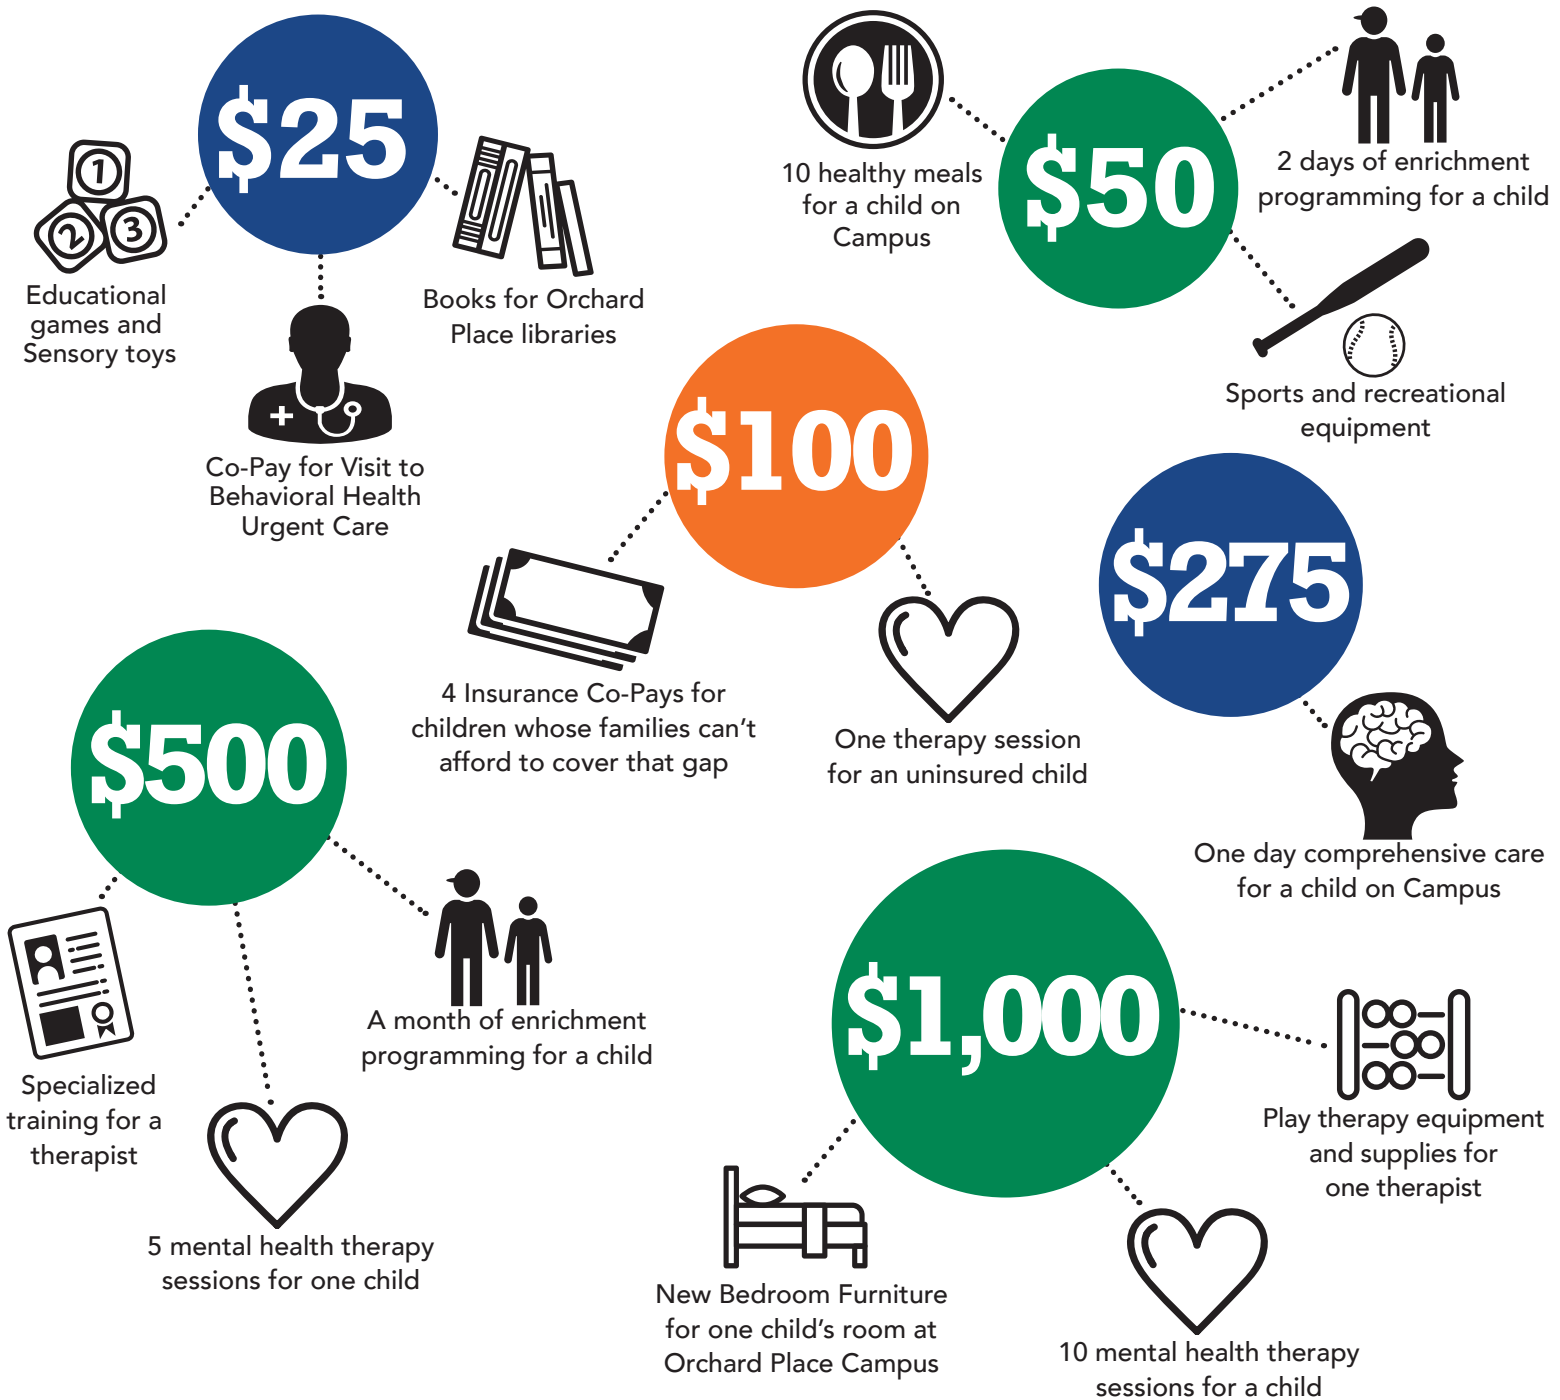

DEVELOPING STRONG FUTURES

ORCHARD PLACE

GIVE TO ORCHARD PLACE, DEVELOP STRONG FUTURES

ONLINE GIVING - <https://www.orchardplace.org/donation>

WENDY INGHAM, VICE PRESIDENT OF DEVELOPMENT

wingham@orchardplace.org • 515.287.9610 • 925 SW Porter Avenue, Des Moines, Iowa 50315